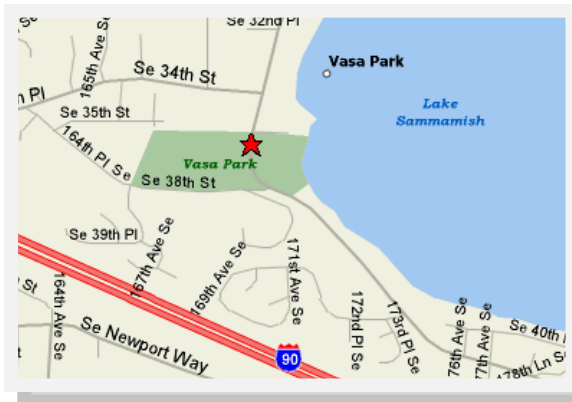

FREE PARKING

**NO PETS or GLASS
BOTTLES ALLOWED**

Directions to Vasa Park Resort from I-5

Take I-90 Eastbound exit to Spokane. From I-90/405 exchange, keep heading east on I-90 approximately 3 3/4 miles.

Take Exit #13 and head north on West Lk. Samm. Pkwy. S.E. for approximately 1 1/4 miles. Parking lot will be on your left.

From 405

Take the I-90 eastbound exit to Spokane/Issaquah. Head East for approximately 3 3/4 miles. Take Exit #13 and go North on West Lk. Samm. Pkwy. S.E. for approximately 1 1/4 miles. Parking lot is on the left, and the park on the right.

From I-90

Take Exit #13 and follow West Lk. Samm. Pkwy S.E. north for approximately 1 1/4 miles. Parking lot is on the left, the park is across the street on the right.